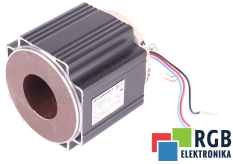

KA47 CMP71M/KY/RH1M/SM1 SEW EURODRIVE STATOR

Used SEW EURODRIVE KA47 CMP71M/KY/RH1M/SM1 STATOR
 Tested and cleaned.
 24 months guarantee
 Dedicated courier
 Delivery across Europe even in 24h

TECHNICAL DATA

MANUFACTURER	SEW EURODRIVE
MODEL	KA47 CMP71M/KY/RH1M/SM1 STATOR
CATEGORY	Stators and rotors
WEIGHT [KG]	5.0
HEIGHT [CM]	12.0
LENGHT [CM]	12.0
WIDTH [CM]	12.0

24/7 SUPPORT AVAILABLE
[+48 71 750 09 78](tel:+48717500978)

PRODUCTS FROM THE RGB ELEKTRONIKA OFFER:

HIGHEST QUALITY

Each product undergoes a specialized assessment, based on which we select the best quality equipment to guarantee their trouble-free operation. Thanks to this, you can be sure that the SEW EURODRIVE **KA47 CMP71M/KY/RH1M/SM1 STATOR** device has been prepared with the greatest care.